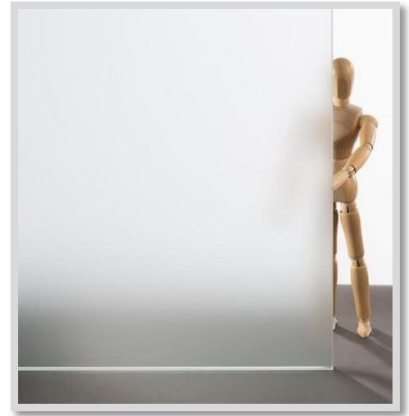

Steam Showers

Shower Screen | Privacy

Flora

Aquatex

Grey

Water

Bronze

Acid