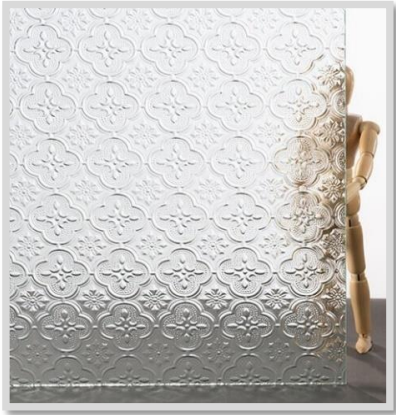

Glass Thickness:

Glass Quality:

Custom Hardware Finishes:

Hardware Upgrades:

Custom Frameless Options

Privacy Shields

Hinged Tub Door

Grid Pattern Designs

Steam Showers

Shower Screen | Privacy

Flora

Aquatex

Grey

Water

Bronze

Acid