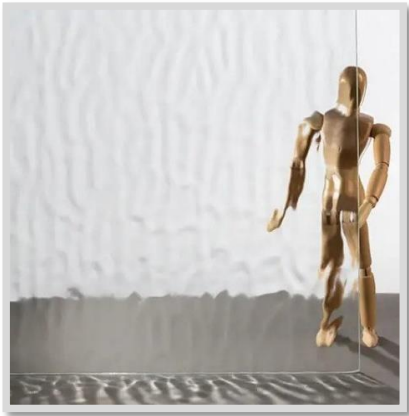

Glass Thickness:

Glass Quality:

Custom Hardware Finishes:

Hardware Upgrades:

Custom Frameless Options

Privacy Shields

Hinged Tub Door

Grid Pattern Designs

Steam Showers

Shower Screen | Privacy

Flora

Aquatex

Grey

Water

Bronze

Acid