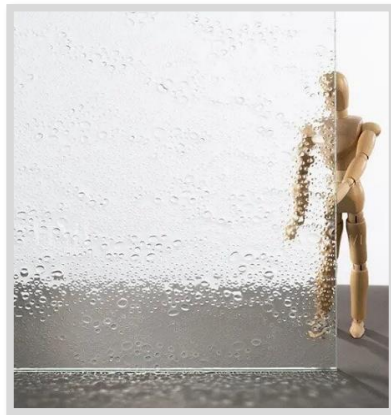

Glass Thickness:

Glass Quality:

Custom Hardware Finishes:

Hardware Upgrades:

Custom Frameless Options

Privacy Shields

Hinged Tub Door

Grid Pattern Designs

Steam Showers

Shower Screen | Privacy

Flora

Aquatex

Grey

Water

Bronze

Acid

Rain

Flemish

Reeded

Bubbles