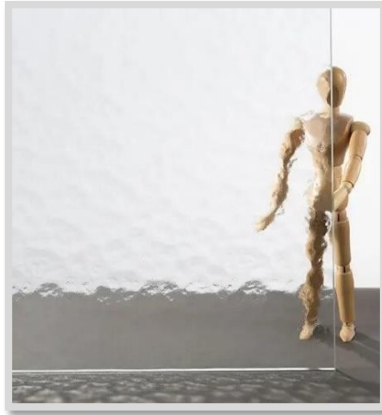

Glass Thickness:

Glass Quality:

Custom Hardware Finishes:

Hardware Upgrades:

Custom Frameless Options

Privacy Shields

Hinged Tub Door

Grid Pattern Designs

Steam Showers

Shower Screen | Privacy

Flora

Aquatex

Grey

Water

Bronze

Acid