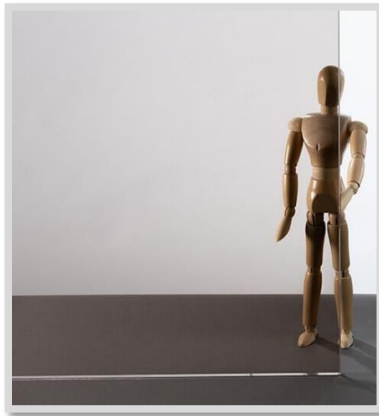

Steam Showers

Shower Screen | Privacy

Flora

Aquatex

Grey

Water

Bronze

Acid