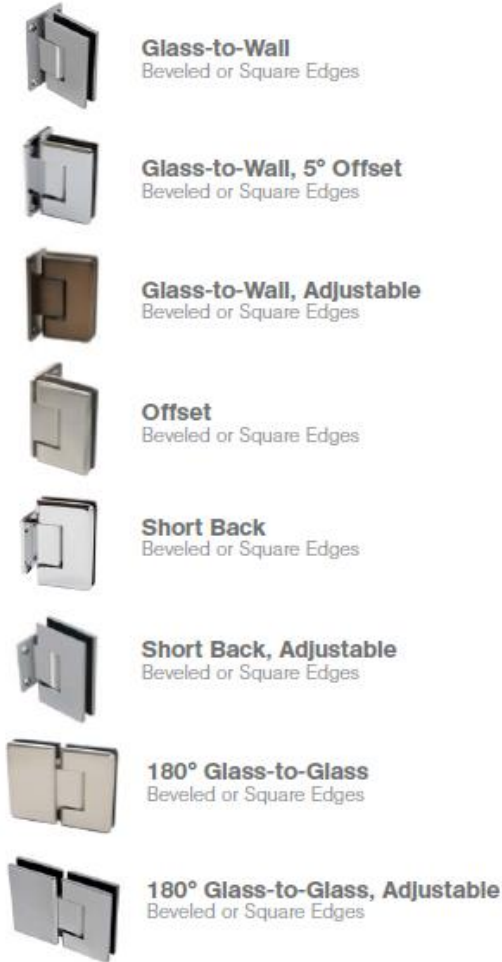

Frameless

Pivot | Hinged Door

Frameless Slider

Glass Patterns:

Clear

Clips:

**Notchless Wall-to-Glass**  
Beveled or Square Edges

**Glass-to-Wall**  
Beveled or Square Edges

**180° Glass-to-Glass**  
Beveled or Square Edges

**90° Glass-to-Glass**  
Beveled or Square Edges

**135° Glass-to-Glass**  
Beveled or Square Edges

**Glass-to-Wall Transom**  
Beveled or Square Edges

**Glass-to-Glass Transom**  
Beveled or Square Edges

**180° Glass-to-Glass, Split**

Hinges

Sleeves | Support Bars:

Hinges

Handles:

Towel Bars | Handles:

Stainless Steel Finishes:

Standard Finishes: