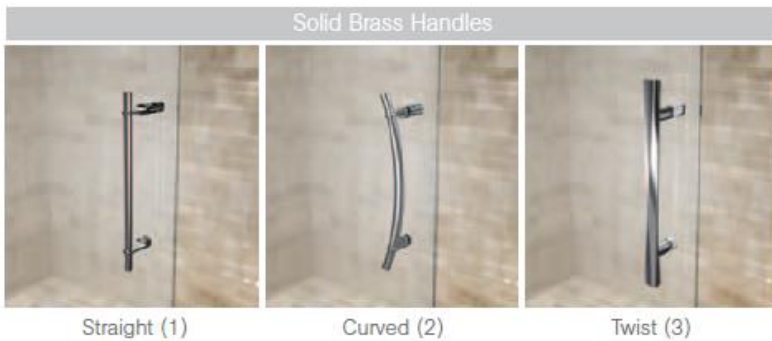

Frameless

Pivot | Hinged Door

Frameless Slider

Glass Patterns:

Clear

Clips:

**Notchless Wall-to-Glass**  
Beveled or Square Edges

**Glass-to-Wall**  
Beveled or Square Edges

**180° Glass-to-Glass**  
Beveled or Square Edges

**90° Glass-to-Glass**  
Beveled or Square Edges

**135° Glass-to-Glass**  
Beveled or Square Edges

**Glass-to-Wall Transom**  
Beveled or Square Edges

**Glass-to-Glass Transom**  
Beveled or Square Edges

**180° Glass-to-Glass, Split**

Hinges

Sleeves | Support Bars:

Hinges

Handles:

Towel Bars | Handles:

Stainless Steel Finishes:

Standard Finishes: