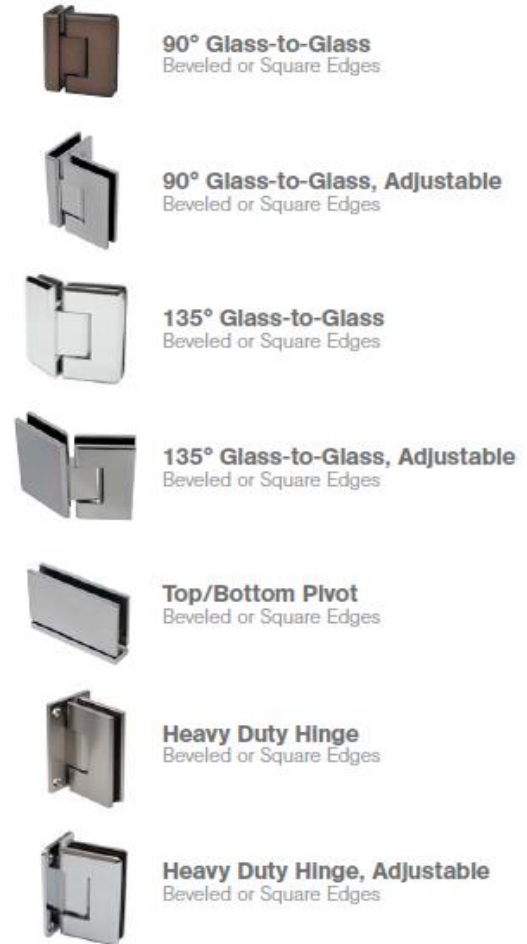

Frameless

Pivot | Hinged Door

Frameless Slider

Glass Patterns:

Clear

Clips:

**Notchless Wall-to-Glass**  
Beveled or Square Edges

**Glass-to-Wall**  
Beveled or Square Edges

**180° Glass-to-Glass**  
Beveled or Square Edges

**90° Glass-to-Glass**  
Beveled or Square Edges

**135° Glass-to-Glass**  
Beveled or Square Edges

**Glass-to-Wall Transom**  
Beveled or Square Edges

**Glass-to-Glass Transom**  
Beveled or Square Edges

**180° Glass-to-Glass, Split**

Hinges

Sleeves | Support Bars:

Hinges

Handles:

Towel Bars | Handles:

Stainless Steel Finishes:

Standard Finishes: