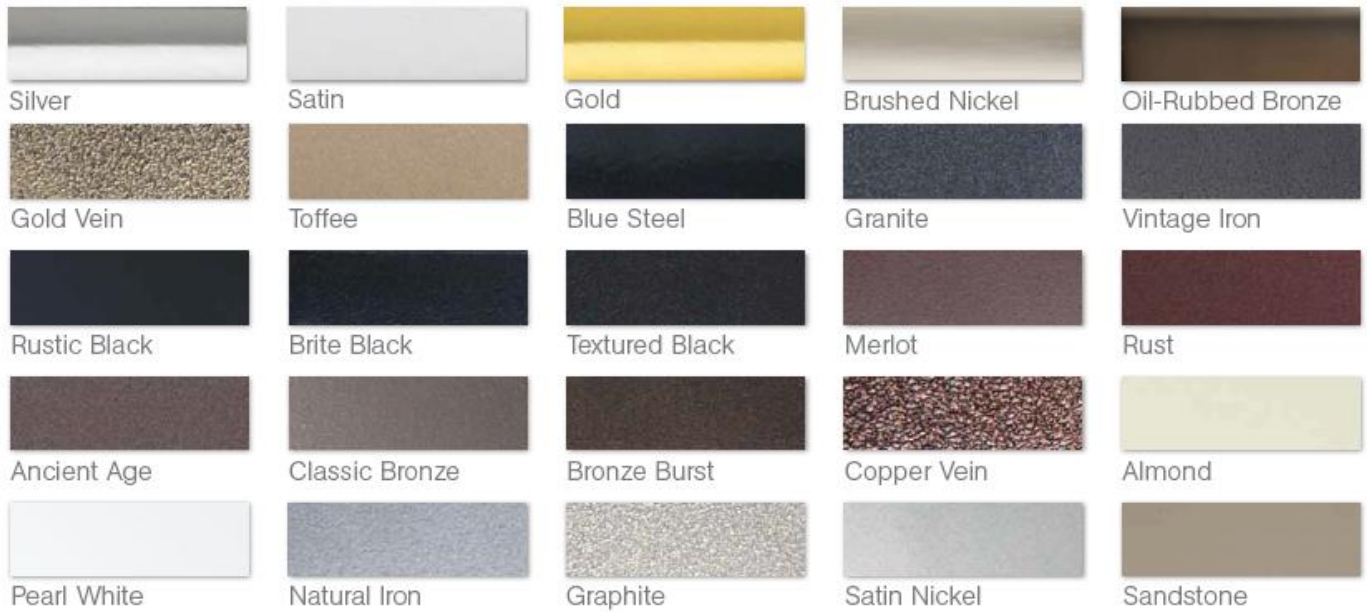

Framed Slider Unit

Framed Unit

Pivot Door

Glass Patterns:

Clear

Obscure

Rain

Glue Chip

Aquatex

Reed

Flutex

Frame Finishes:

Handles | Towel Bars: